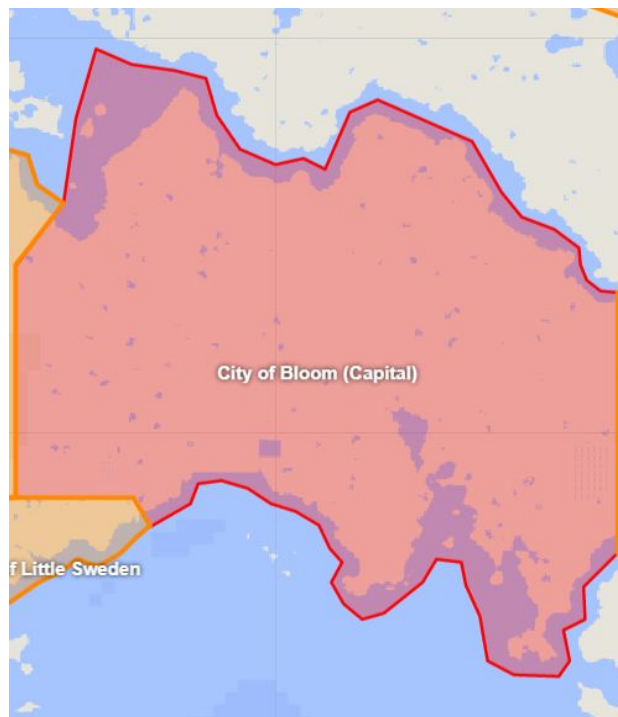

Local Governments and Townships Act (2018)

An Act to establish the various local governments within Bloom, their territorial jurisdiction and their respective leaders.

Article 1 - Townships

I. City of Bloom

- A. The City of Bloom (Capital) shall retain town status.
- B. The City of Bloom shall be directly governed by the Prime Minister, acting as Mayor, and their cabinet.
- C. The city of Bloom's borders shall be as shown below:

II. Town of Riften

- A. Upon passage Riften shall no longer hold town status and is disbanded.