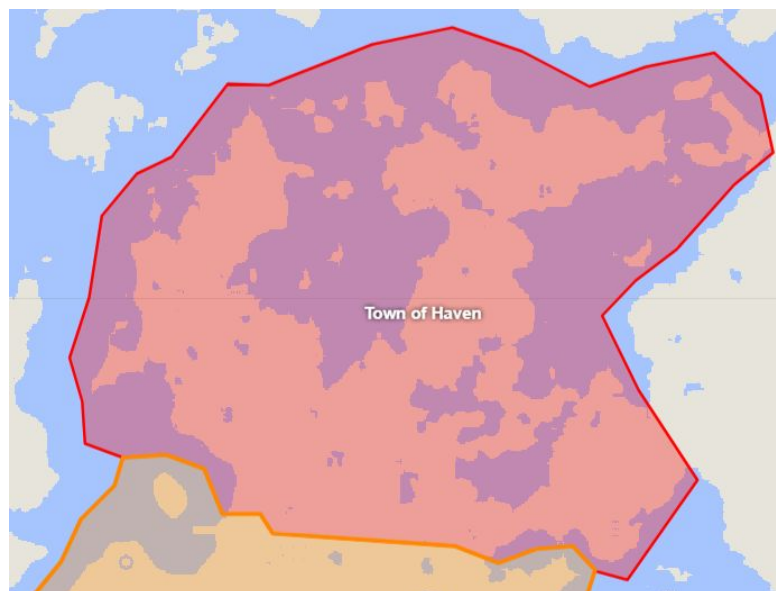

VII. Town of Haven

- A. The town of Haven shall retain town status.
- B. The town of Haven shall be governed by iOminous as mayor.
- C. The borders of Haven shall be as shown below: