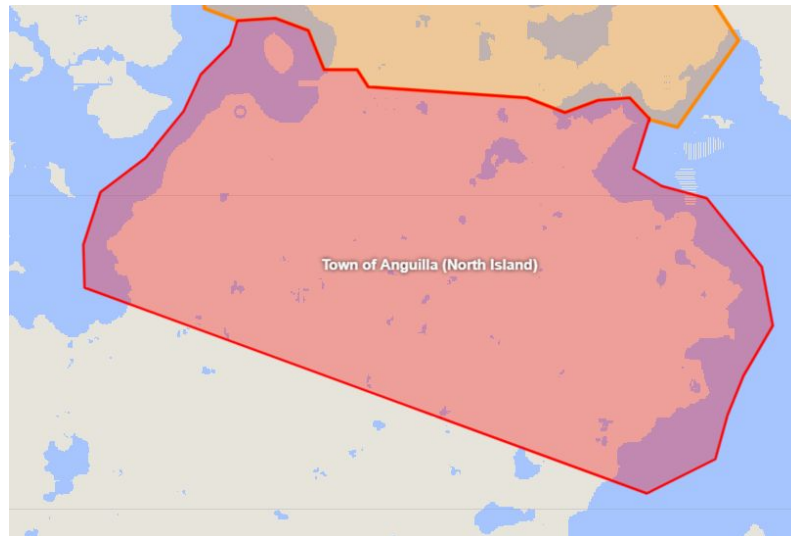

### II. Town of Riften

- A. Upon passage Riften shall no longer hold town status and is disbanded.

III. Town of New Siata

- A. The town of New Siata shall retain town status.
- B. The town of New Siata shall be governed by dBeatzx as mayor.
- C. The borders of New Siata shall be as shown below:

IV. Town of Capita

- A. Upon passage Capita shall no longer hold town status and is disbanded.

V. Town of Little Sweden

- A. The town of Little Sweden shall retain town status.
- B. The town of Little Sweden shall be governed by Olle\_Thunberg as mayor.
- C. The borders of Little Sweden shall be as shown below:

VI. Town of Anguilla

- A. The town of Anguilla shall retain town status.
- B. The town of Anguilla shall be governed by Slushhi as mayor.
- C. The borders of Anguilla shall be as shown below:

VII. Town of Haven